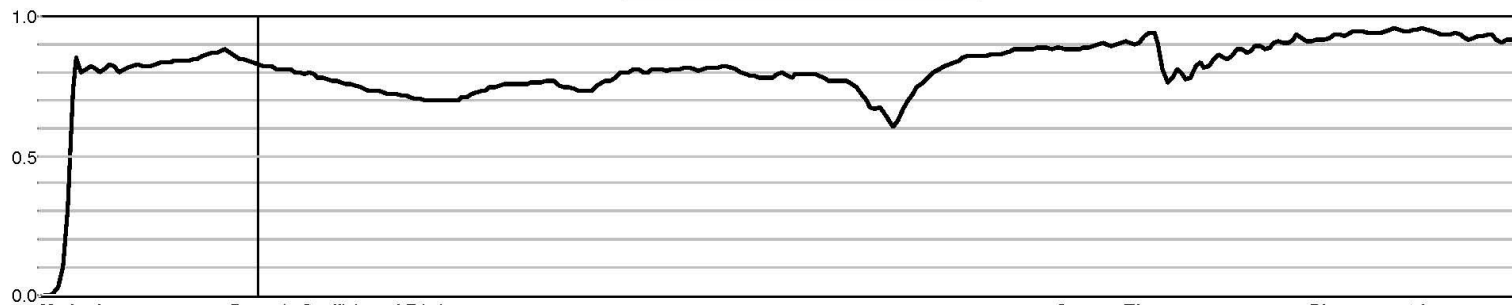

BOT 3000 Measurement Results

Method:	Dynamic Coefficient of Friction			Contact Time:	-	Distance:	1 ft			
Device:	BOT-3000 1053 SlipDoctors		Calibration Date:	Wed 07/22/09		Verification Date:	Thu 10/01/09			
Slider:	10267	Type:	Neolite®	Mfg. Date:	Tue 04/14/09	No. of Measures:	114	Total Distance:	68 ft	
Result:	Date:	Thu 10/08/09 02:11 PM	Min. Value:	0.60	Avg. Value:	0.82	Max. Value:	0.96	Facility Code:	----